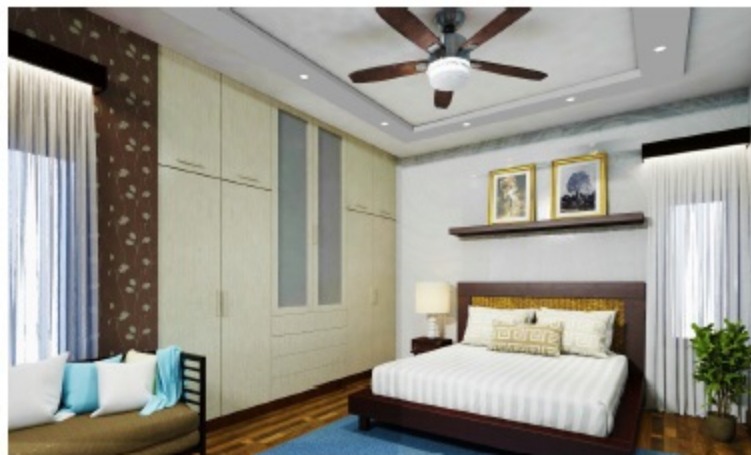

FRONTIER BEDROOM RANGE

▶ RITZ

Ritz is a modern yet contemporary range by Frontier that meets every requirement of the customers. As one of the fastest moving range by Frontier, it defines class and elegance. It reverberates modern living and emphasises on utmost convenience and cost effectiveness. This range also allows you to personalise the bedroom according to your taste and preferences.

Features

- All the cabinets made from laminated ply wood / pre-laminated MDF / pre-laminated particle board
- Shutters options acrylic / UV coated / membrane pressed on MDF (Medium Density Fiber) / veneer / laminated ply / Pre-Laminated Particle Board (PLPB)
- Wide choice of profiles and themes on shutters
- Simple and easy maintenance
- Machine manufactured for the best quality and finish
- Quick and hassle-free installation